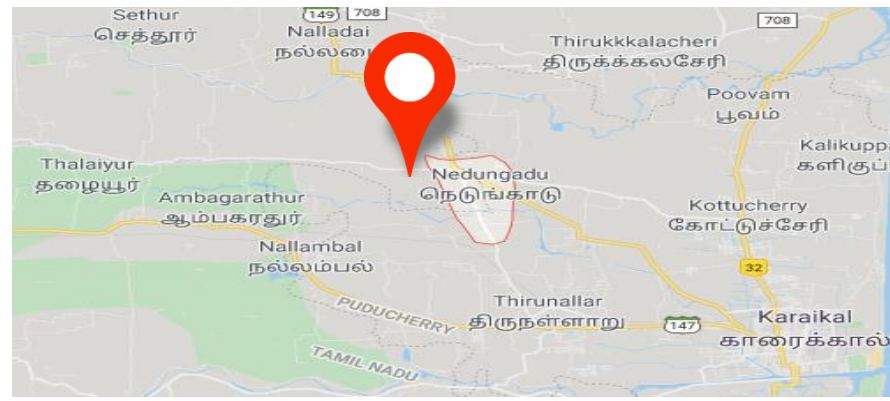

Don Bosco Relief Services

COVID 19 Response INM – Province

COVID-19 lockdown locks down farmers' income

A farm crisis is staring at us. In the last few days, we have seen so many examples of farmers throwing away their produce due to crash in the prices. There is a great deal of distress. Two farmers, who were unable to sell their produce, have committed suicide in the first week of lockdown (one each in Tamil Nadu and Karnataka). It is a grim situation for both farmers as well as agricultural labor.

Understanding the dire need of the farmers, DBRS has been reaching out to the farmers who work as daily laborer's in the farms owned by landlords. **798 Families from 18 villages in and around Nedungadu, Karaikal have been assisted with dry ration.**

TYPE OF INTERVENTION

- Distribution of Dry Ration

Location Reached

- 18 villages Nedungadu in Karaikal

SURABI, Chennai

Alphonse Arulanandam SDB

Phone & Whatsapp: +91 9884520684

Email: director@surabiinm.org